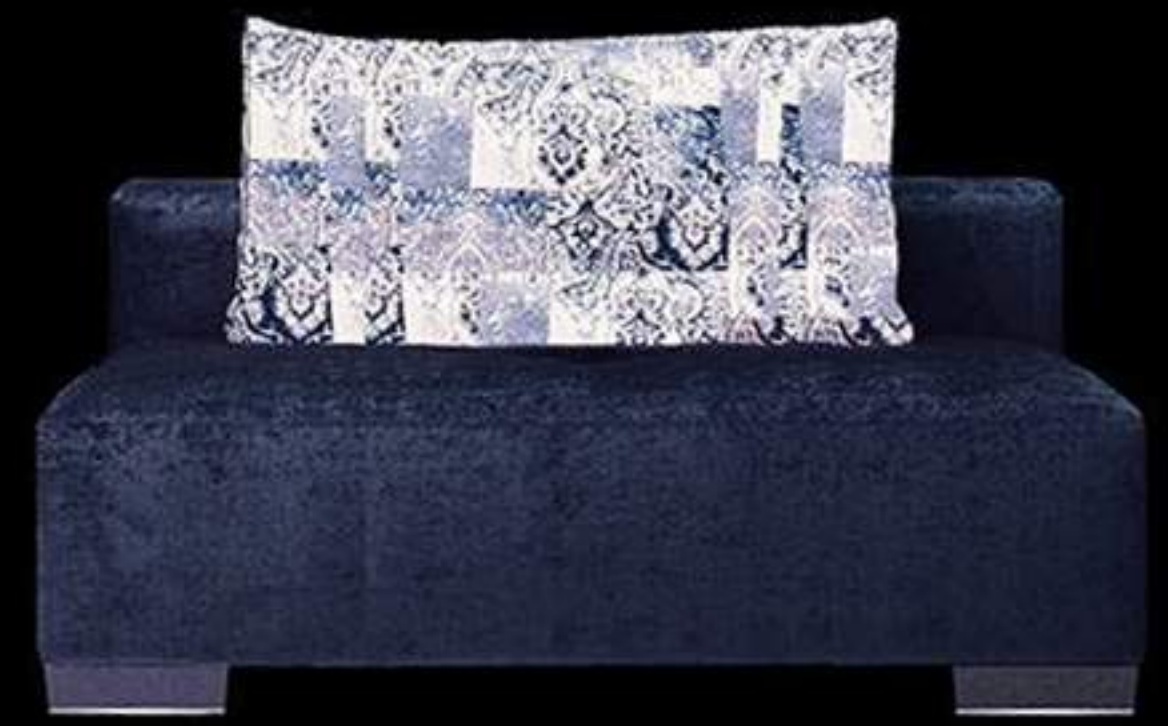

www.michael-tyler.co.uk

CARRERA LUXE UNIT SYSTEM

165cm LOW/WIDE ARM UNIT (SHOWN)
W165 x *H66 x D100
160cm HIGH/NARROW ARM UNIT
W160 x *H66 x D100

150cm LOW/WIDE ARM UNIT (SHOWN)
W150 x *H66 x D100
145cm HIGH/NARROW ARM UNIT
W145 x *H66 x D100

125cm LOW/WIDE ARM UNIT (SHOWN)
W125 x *H66 x D100
120cm HIGH/NARROW ARM UNIT
W120 x *H66 x D100

105cm LOW/WIDE ARM UNIT (SHOWN)
W105 x *H66 x D100
100cm HIGH/NARROW ARM UNIT
W100 x *H66 x D100

140cm UNIT
W140 x *H66 x D100

125cm UNIT
W125 x *H66 x D100

100cm UNIT
W100 x *H66 x D100

80cm UNIT
W80 x *H66 x D100

150cm CHAISE/CORNER UNIT
CHAISE W150 x *H66 x D145 (SHOWN)
CORNER UNIT W145 x *H66 x D145

*PLEASE NOTE THAT HEIGHT DIMENSION IS TO THE TOP OF THE FRAME AND NOT THE TOP OF THE BACK CUSHIONS | ALL BACK CUSHIONS (and scatter cushions) ARE AVAILABLE SEPARATELY - SIZES AVAILABLE 125 x 60cm, 100 x 60cm, 80 x 60cm and 60 x 60cm.